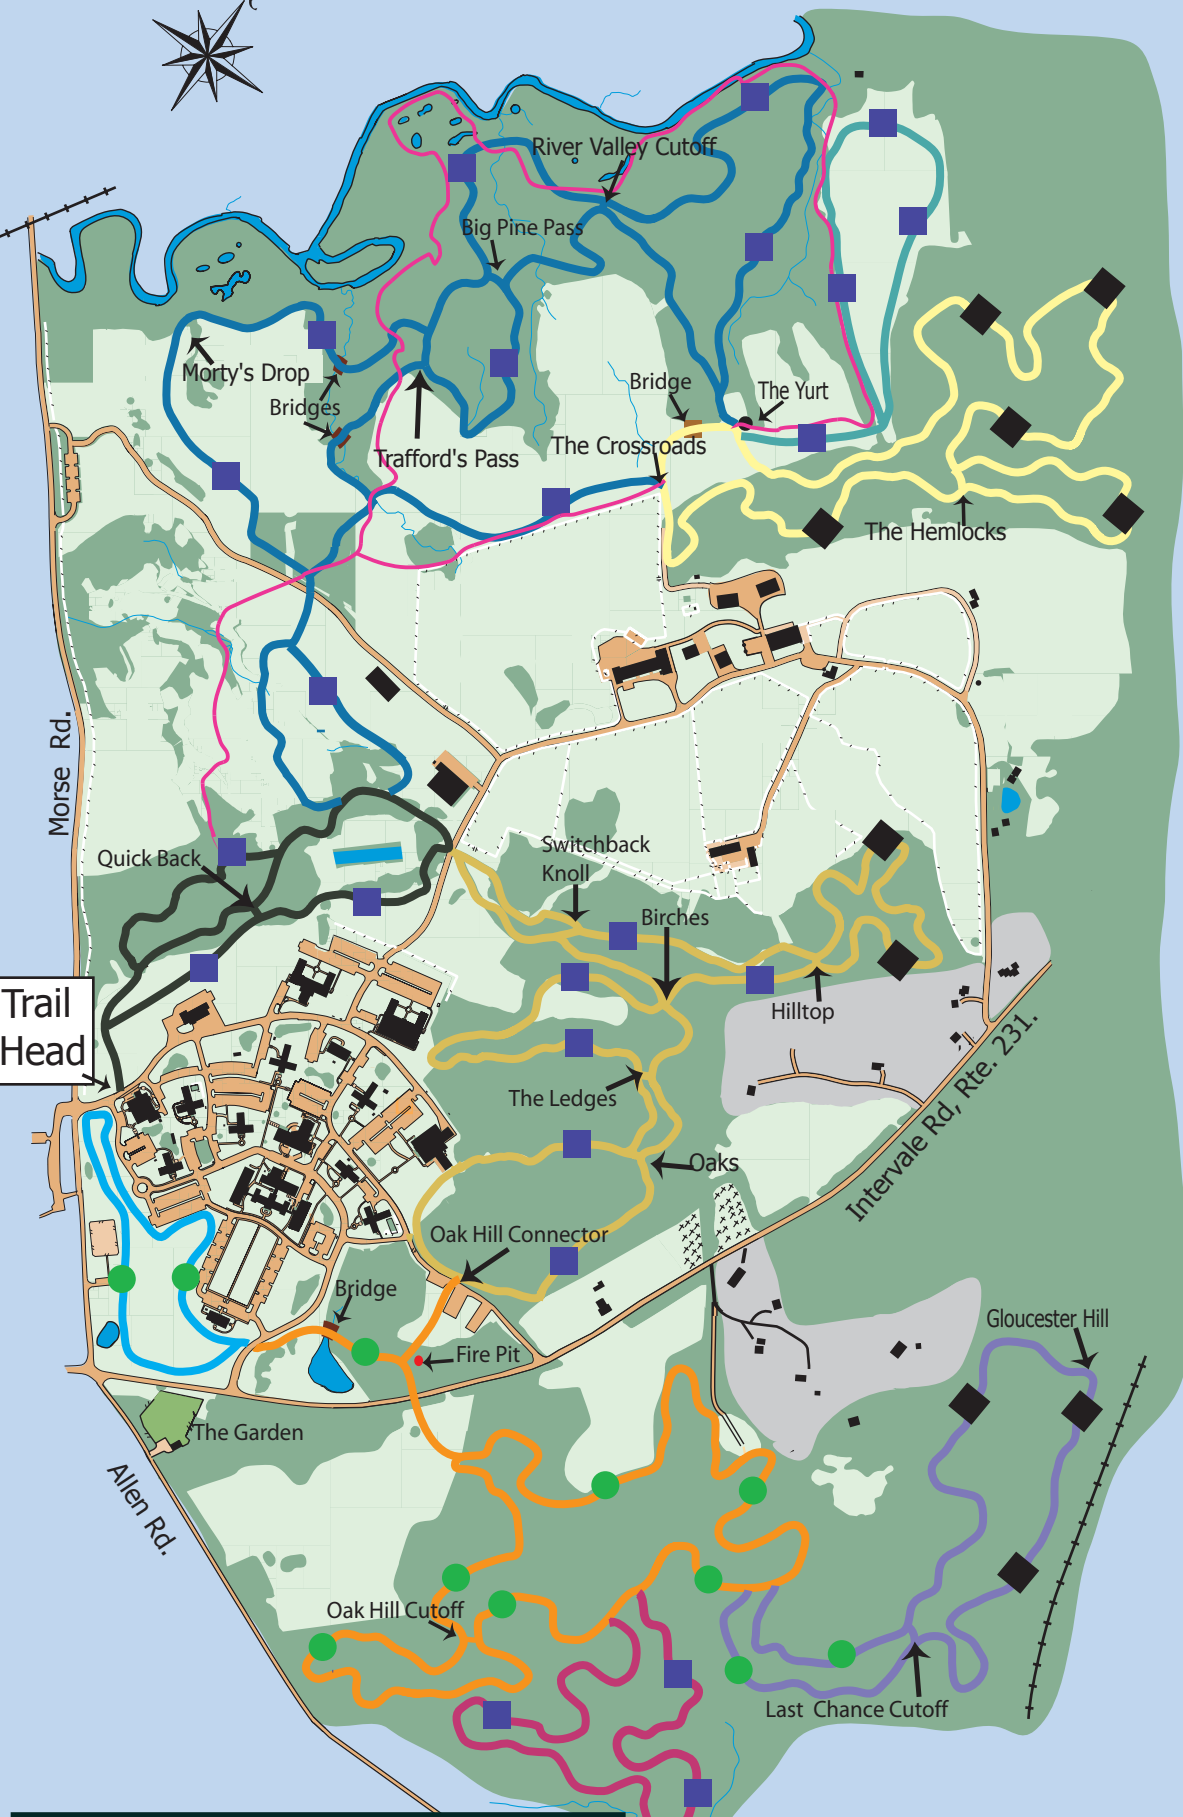

Trails and Distances
 All Distances are Round Trip
 from Trailhead
 1 mile=1.6 K

- Access Loop** 1.3K
- Campus Loop** 5.1K
- River Loop** 5.9K
- Winter Field Loop** 5.2K
- Valley Farm Loop** 6.3K
- Oak Hill Trail** 4.8K
- Gloucester Hill Run** 7K
- Pownal Trail** 6.3K
- Arsenault Pond Loop** 1.4K
- Snow Shoe Trail** 4.8K

Trail Difficulty

- Beginner
- Intermediate
- Advanced

Legend

- Cemetery
- Rail Road
- Fencing
- Private Property
- Wooded
- Open

PINELAND FARMS
 NEW GLOUCESTER • MAINE

CONNECTING COMMUNITY WITH THE LAND